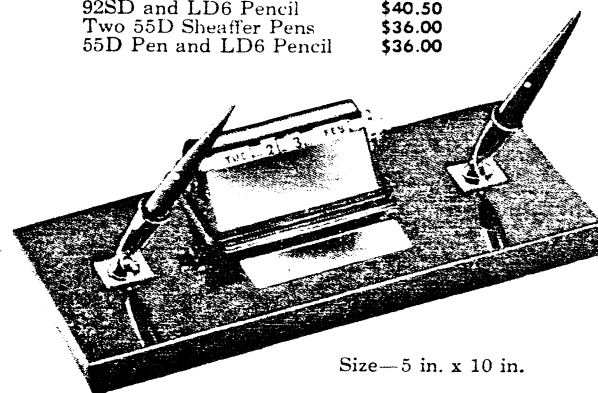

Size—5 in. x 10 in.

NOTE—All Jet Crystal Bases Are Supplied With Metal Sockets